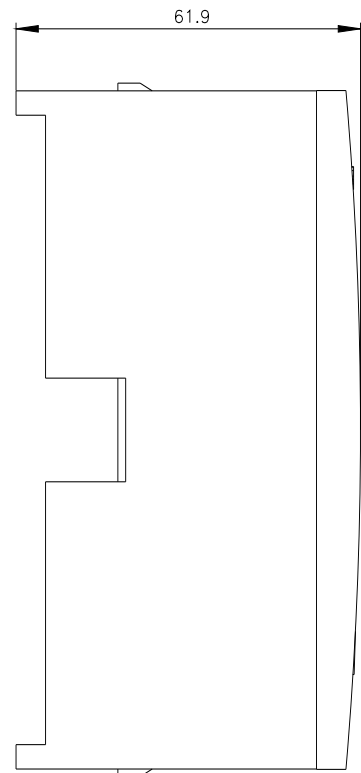

last modified:

10/18/2025