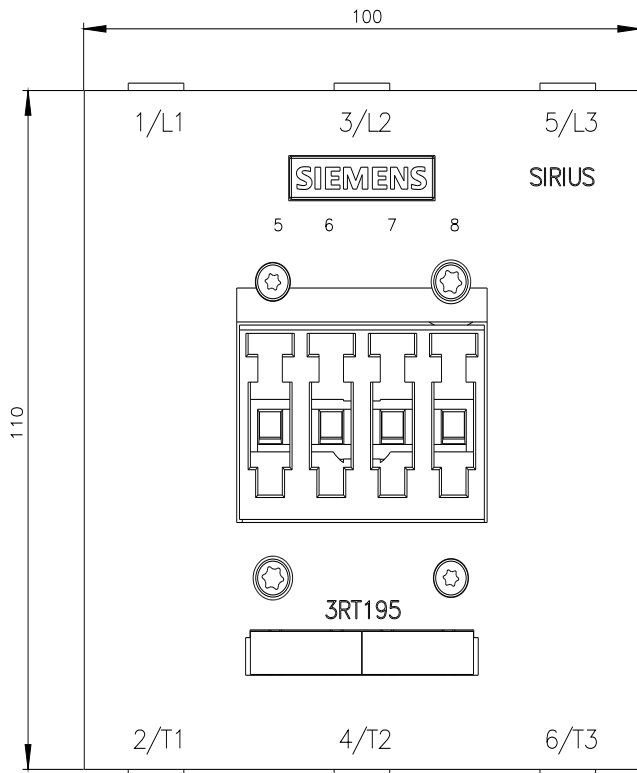

last modified:

10/18/2025