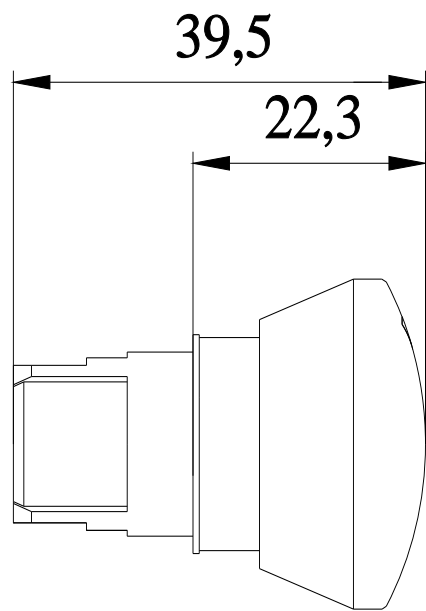

---

last modified:

4/2/2025