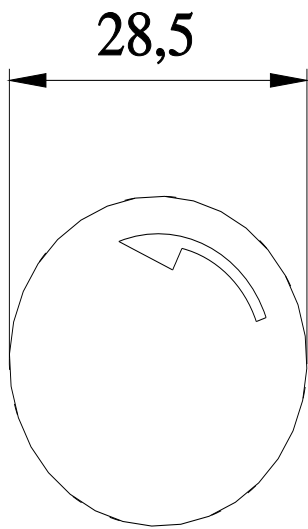

---

last modified:

4/2/2025