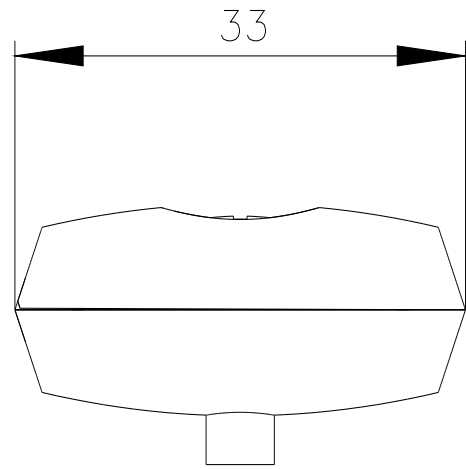

---

last modified:

10/22/2025