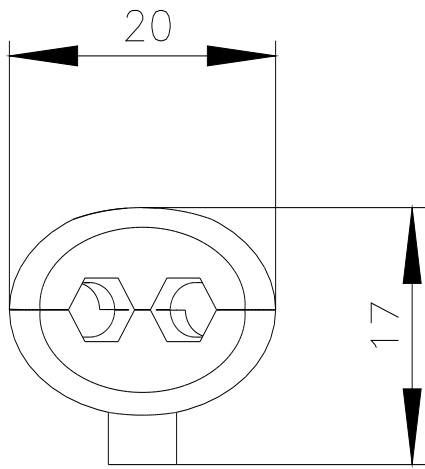

---

last modified:

10/22/2025