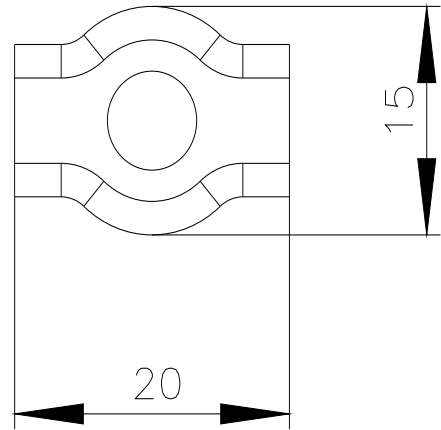

---

last modified:

10/22/2025