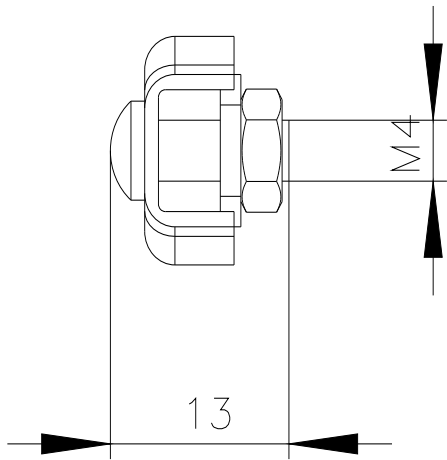

---

last modified:

10/22/2025