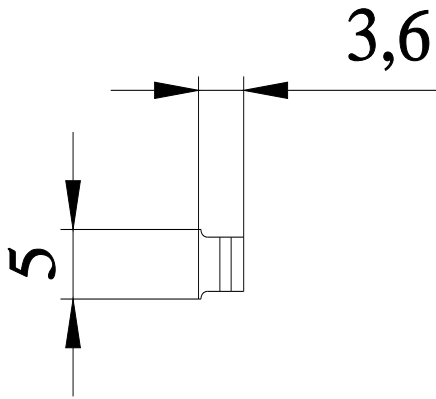

Slit cover for position switch 3SE224/5 with separate actuator

product brand name	SIRIUS
product category	Miscellaneous accessories
product designation	Slit cover
product type designation	3SX3

General technical data

Substance Prohibitation (Date)	07/01/2006
Weight	0.003 kg

Approvals Certificates

General Product Approval	other	Environment
 EG-Konf.	  	Confirmation Environmental Confirmations

Further information

- Information on the packaging
<https://support.industry.siemens.com/cs/ww/en/view/109813875>
- Information for data generation and storage
<https://support.industry.siemens.com/cs/ww/en/view/109995012>
- Information- and Downloadcenter (Catalogs, Brochures,...)
<https://www.siemens.com/ic10>
- Industry Mall (Online ordering system)
<https://mall.industry.siemens.com/mall/en/en/Catalog/product?mlfb=3SX3233>
- Cax online generator
<https://support.automation.siemens.com/WW/CAXorder/default.aspx?lang=en&mlfb=3SX3233>
- Service&Support (Manuals, Certificates, Characteristics, FAQs,...)
<https://support.industry.siemens.com/cs/ww/en/ps/3SX3233>
- Image database (product images, 2D dimension drawings, 3D models, device circuit diagrams, EPLAN macros, ...)
https://www.automation.siemens.com/bilddb/cax_de.aspx?mlfb=3SX3233&lang=en