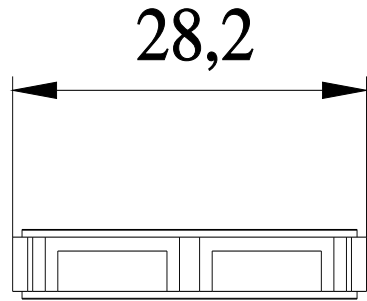

Substance Prohibitation (Date)	07/01/2006
Weight	0.003 kg

Approvals Certificates

General Product Approval	other	Environment
 EG-Konf.	  	Confirmation Environmental Confirmations

Further information

- Information on the packaging
<https://support.industry.siemens.com/cs/ww/en/view/109813875>
- Information for data generation and storage
<https://support.industry.siemens.com/cs/ww/en/view/109995012>
- Information- and Downloadcenter (Catalogs, Brochures,...)
<https://www.siemens.com/ic10>
- Industry Mall (Online ordering system)
<https://mall.industry.siemens.com/mall/en/en/Catalog/product?mlfb=3SX3233>
- Cax online generator
<https://support.automation.siemens.com/WW/CAXorder/default.aspx?lang=en&mlfb=3SX3233>
- Service&Support (Manuals, Certificates, Characteristics, FAQs,...)
<https://support.industry.siemens.com/cs/ww/en/ps/3SX3233>
- Image database (product images, 2D dimension drawings, 3D models, device circuit diagrams, EPLAN macros, ...)
https://www.automation.siemens.com/bilddb/cax_de.aspx?mlfb=3SX3233&lang=en