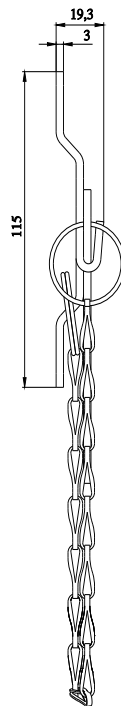

blocking insert, accessory for RFID safety switch with tumbler 3SE64. it is inserted into the actuator shackle to prevent the door from closing. for 1 to 6 padlocks (not included in scope of delivery). shackle diameter max. 6 mm.

General technical data		
product brand name	SIRIUS	
Certificates/ approvals		
General Product Approval	other	Environment
	 EG-Konf.	
		Confirmation Environmental Confirmations

Further information
<p>Information on the packaging https://support.industry.siemens.com/cs/ww/en/view/109813875</p> <p>Information for data generation and storage https://support.industry.siemens.com/cs/ww/en/view/109995012</p> <p>Information- and Downloadcenter (Catalogs, Brochures,...) https://www.siemens.com/ic10</p> <p>Industry Mall (Online ordering system) https://mall.industry.siemens.com/mall/en/en/Catalog/product?mlfb=3SX5600-2F</p> <p>Cax online generator https://support.automation.siemens.com/WW/CAXorder/default.aspx?lang=en&mlfb=3SX5600-2F</p> <p>Service&Support (Manuals, Certificates, Characteristics, FAQs,...) https://support.industry.siemens.com/cs/ww/en/ps/3SX5600-2F</p> <p>Image database (product images, 2D dimension drawings, 3D models, device circuit diagrams, EPLAN macros, ...) https://www.automation.siemens.com/bilddb/cax_de.aspx?mlfb=3SX5600-2F&lang=en</p>