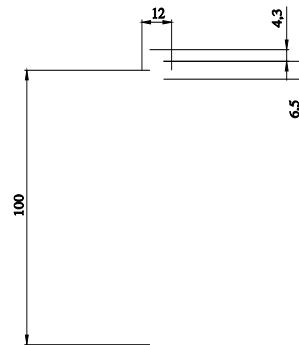

last modified:

10/22/2025