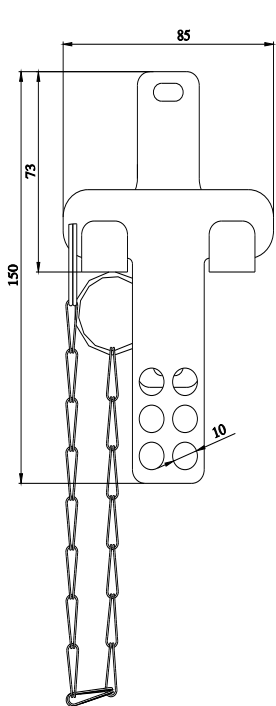

last modified:

10/22/2025