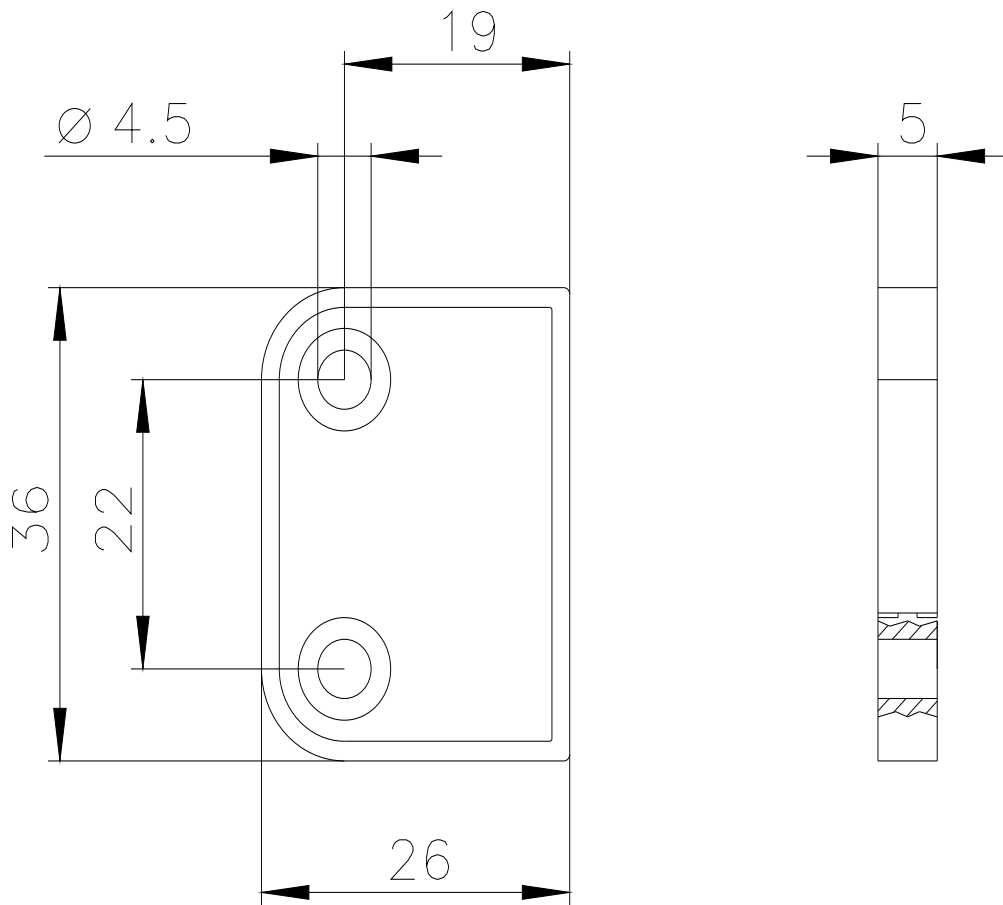

Spacer Magnet switch 3SE66*-3CA0

General technical data		
product brand name	SIRIUS	
product designation	Spacer	
Certificates/ approvals		
General Product Approval	other	Environment
	 EG-Konf.	
		Confirmation Environmental Confirmations

Further information
<p>Information on the packaging https://support.industry.siemens.com/cs/ww/en/view/109813875</p> <p>Information for data generation and storage https://support.industry.siemens.com/cs/ww/en/view/109995012</p> <p>Information- and Downloadcenter (Catalogs, Brochures,...) https://www.siemens.com/ic10</p> <p>Industry Mall (Online ordering system) https://mall.industry.siemens.com/mall/en/en/Catalog/product?mlfb=3SX5600-2GA01</p> <p>Cax online generator https://support.automation.siemens.com/WW/CAXorder/default.aspx?lang=en&mlfb=3SX5600-2GA01</p> <p>Service&Support (Manuals, Certificates, Characteristics, FAQs,...) https://support.industry.siemens.com/cs/ww/en/ps/3SX5600-2GA01</p> <p>Image database (product images, 2D dimension drawings, 3D models, device circuit diagrams, EPLAN macros, ...) https://www.automation.siemens.com/bilddb/cax_de.aspx?mlfb=3SX5600-2GA01&lang=en</p>