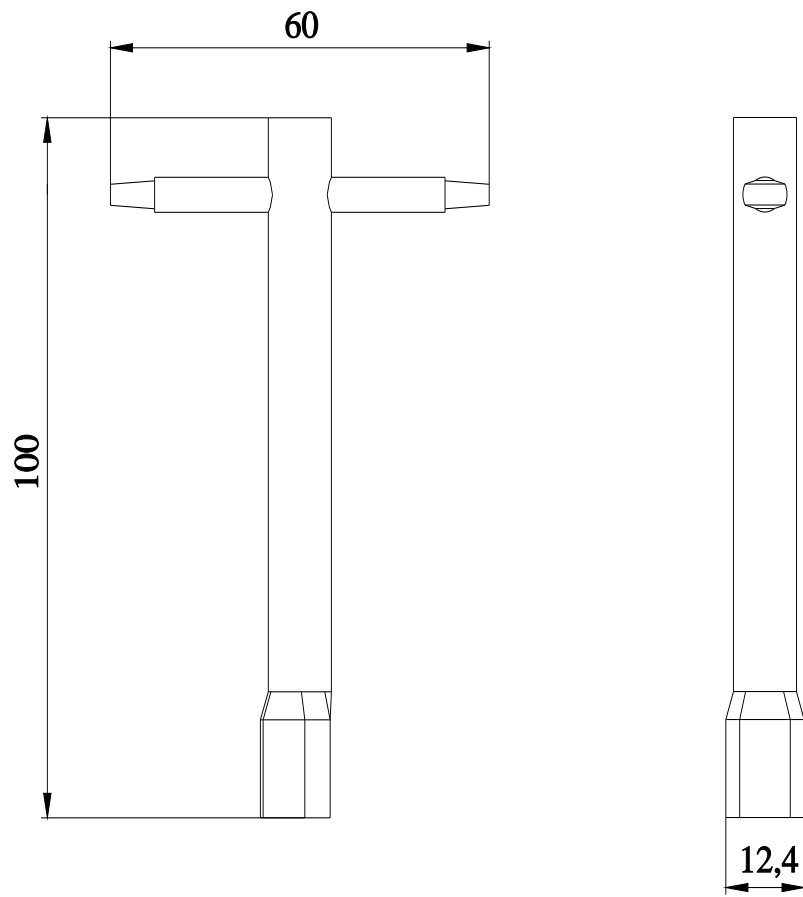

three-square socket wrench, accessory for RFID safety switch with tumbler 3SE64 and escape release. for unlocking the escape release when the red lever is missing.

General technical data		
product brand name	SIRIUS	
Certificates/ approvals		
General Product Approval	other	Environment
 EG-Konf.		
		Confirmation
		Environmental Confirmations

Further information
Information on the packaging https://support.industry.siemens.com/cs/ww/en/view/109813875
Information for data generation and storage https://support.industry.siemens.com/cs/ww/en/view/109995012
Information- and Downloadcenter (Catalogs, Brochures,...) https://www.siemens.com/ic10
Industry Mall (Online ordering system) https://mall.industry.siemens.com/mall/en/en/Catalog/product?mlfb=3SX5600-3F
Cax online generator https://support.automation.siemens.com/WW/CAXorder/default.aspx?lang=en&mlfb=3SX5600-3F
Service&Support (Manuals, Certificates, Characteristics, FAQs,...) https://support.industry.siemens.com/cs/ww/en/ps/3SX5600-3F
Image database (product images, 2D dimension drawings, 3D models, device circuit diagrams, EPLAN macros, ...) https://www.automation.siemens.com/bilddb/cax_de.aspx?mlfb=3SX5600-3F&lang=en