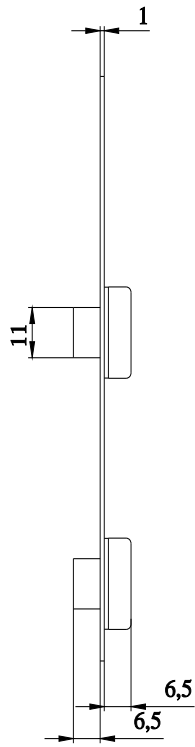

protection sheet made of aluminum as masking frame, accessory for RFID actuator 3SE64, threaded heads made of aluminum with M6 thread including rubber washers. for use on glass and plastic doors of machinery

Image database (product images, 2D dimension drawings, 3D models, device circuit diagrams, EPLAN macros, ...)

https://www.automation.siemens.com/bilddb/cax_de.aspx?mlfb=3SX5600-4F&lang=en

last modified: