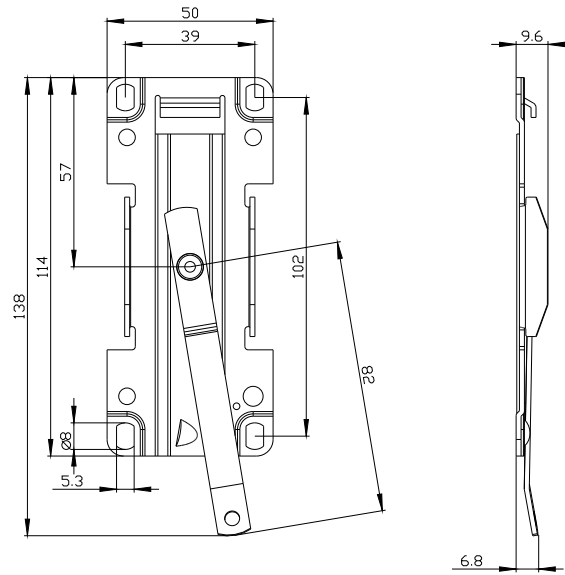

Accessory for position switch Motherboard

product brand name	SIRIUS
product category	Miscellaneous accessories
product designation	Base plate
product type designation	3SY3

General technical data

Substance Prohibitation (Date)	07/01/2006
Weight	0.08 kg

Approvals Certificates

General Product Approval

Further information

- Information on the packaging
<https://support.industry.siemens.com/cs/ww/en/view/109813875>
- Information for data generation and storage
<https://support.industry.siemens.com/cs/ww/en/view/109995012>
- Information- and Downloadcenter (Catalogs, Brochures,...)
<https://www.siemens.com/ic10>
- Industry Mall (Online ordering system)
<https://mall.industry.siemens.com/mall/en/en/Catalog/product?mlfb=3SY3027>
- Cax online generator
<https://support.automation.siemens.com/WW/CAXorder/default.aspx?lang=en&mlfb=3SY3027>
- Service&Support (Manuals, Certificates, Characteristics, FAQs,...)
<https://support.industry.siemens.com/cs/ww/en/ps/3SY3027>
- Image database (product images, 2D dimension drawings, 3D models, device circuit diagrams, EPLAN macros, ...)
https://www.automation.siemens.com/bilddb/cax_de.aspx?mlfb=3SY3027&lang=en