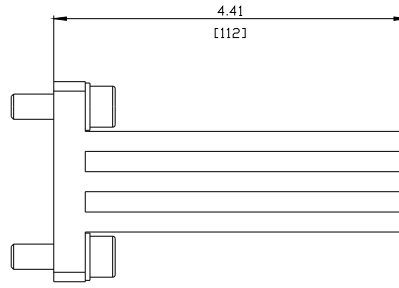

Model			
product brand name	SENTRON		
Net Weight	1.45 kg		
Approvals Certificates			
General Product Approval	EMV	Test Certificates	
 	<a href="#">Confirmation</a>		
			<a href="#">Miscellaneous</a>
Test Certificates		Maritime application	other
<a href="#">Type Test Certificates/Test Report</a>	<a href="#">Special Test Certificate</a>		<a href="#">Confirmation</a>
		URS	
Further information			
<b>Information on the packaging</b> <a href="https://support.industry.siemens.com/cs/ww/en/view/109813875">https://support.industry.siemens.com/cs/ww/en/view/109813875</a>			
<b>Information for data generation and storage</b> <a href="https://support.industry.siemens.com/cs/ww/en/view/109995012">https://support.industry.siemens.com/cs/ww/en/view/109995012</a>			
<b>Information- and Downloadcenter (Catalogs, Brochures,...)</b> <a href="https://www.siemens.com/lowvoltage/catalogs">https://www.siemens.com/lowvoltage/catalogs</a>			
<b>Industry Mall (Online ordering system)</b> <a href="https://mall.industry.siemens.com/mall/en/en/Catalog/product?mlfb=3WA9111-1AD41">https://mall.industry.siemens.com/mall/en/en/Catalog/product?mlfb=3WA9111-1AD41</a>			
<b>Service&amp;Support (Manuals, Certificates, Characteristics, FAQs,...)</b> <a href="https://support.industry.siemens.com/cs/ww/en/ps/3WA9111-1AD41">https://support.industry.siemens.com/cs/ww/en/ps/3WA9111-1AD41</a>			
<b>Image database (product images, 2D dimension drawings, 3D models, device circuit diagrams, ...)</b> <a href="https://www.automation.siemens.com/bilddb/cax_en.aspx?mlfb=3WA9111-1AD41">https://www.automation.siemens.com/bilddb/cax_en.aspx?mlfb=3WA9111-1AD41</a>			
<b>CAX-Online-Generator</b> <a href="https://www.siemens.com/cax">https://www.siemens.com/cax</a>			
<b>Tender specifications</b> <a href="https://www.siemens.com/specifications">https://www.siemens.com/specifications</a>			