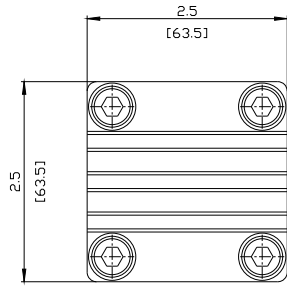

Model			
product brand name	SENTRON		
Net Weight	1.45 kg		
Approvals Certificates			
General Product Approval	EMV	Test Certificates	
 	<a href="#">Confirmation</a>		
			<a href="#">Miscellaneous</a>
Test Certificates		Maritime application	other
<a href="#">Type Test Certificates/Test Report</a>	<a href="#">Special Test Certificate</a>		<a href="#">Confirmation</a>
		URS	
Further information			
<b>Information on the packaging</b> <a href="https://support.industry.siemens.com/cs/ww/en/view/109813875">https://support.industry.siemens.com/cs/ww/en/view/109813875</a>			
<b>Information for data generation and storage</b> <a href="https://support.industry.siemens.com/cs/ww/en/view/109995012">https://support.industry.siemens.com/cs/ww/en/view/109995012</a>			
<b>Information- and Downloadcenter (Catalogs, Brochures,...)</b> <a href="https://www.siemens.com/lowvoltage/catalogs">https://www.siemens.com/lowvoltage/catalogs</a>			
<b>Industry Mall (Online ordering system)</b> <a href="https://mall.industry.siemens.com/mall/en/en/Catalog/product?mlfb=3WA9111-1AD41">https://mall.industry.siemens.com/mall/en/en/Catalog/product?mlfb=3WA9111-1AD41</a>			
<b>Service&amp;Support (Manuals, Certificates, Characteristics, FAQs,...)</b> <a href="https://support.industry.siemens.com/cs/ww/en/ps/3WA9111-1AD41">https://support.industry.siemens.com/cs/ww/en/ps/3WA9111-1AD41</a>			
<b>Image database (product images, 2D dimension drawings, 3D models, device circuit diagrams, ...)</b> <a href="https://www.automation.siemens.com/bilddb/cax_en.aspx?mlfb=3WA9111-1AD41">https://www.automation.siemens.com/bilddb/cax_en.aspx?mlfb=3WA9111-1AD41</a>			
<b>CAX-Online-Generator</b> <a href="https://www.siemens.com/cax">https://www.siemens.com/cax</a>			
<b>Tender specifications</b> <a href="https://www.siemens.com/specifications">https://www.siemens.com/specifications</a>			